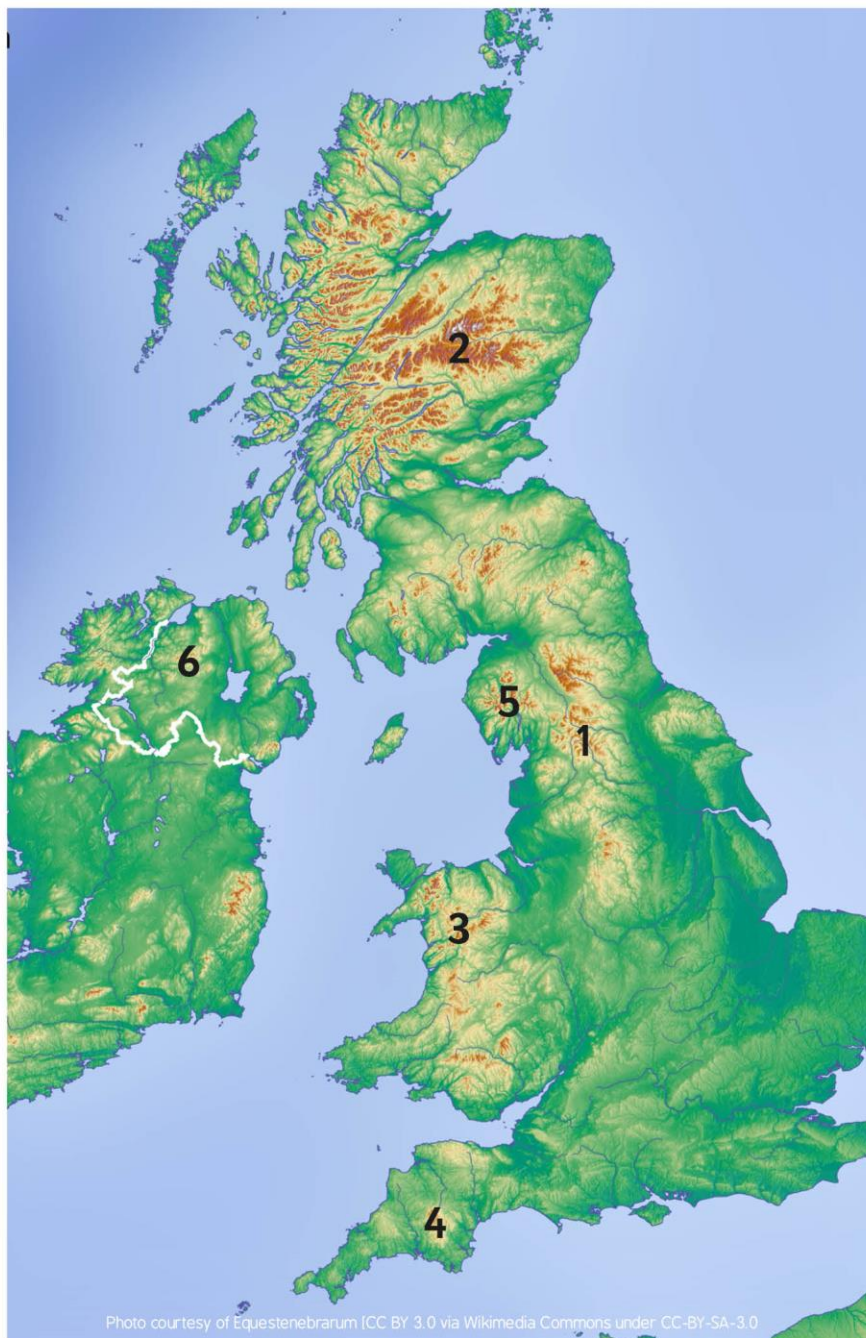

4. Dartmoor

2. Grampian Mountains

5. Cumbrian Mountains

3. Snowdonia

6. Sperrin Mountains

Locating UK Mountains Answer Sheet

Photo courtesy of Equestenebrarum [CC BY 3.0 via Wikimedia Commons under CC-BY-SA-3.0]

Locating UK Mountains

I can locate key areas of higher ground in the UK.

Use a brown pencil crayon to shade the main areas of high ground in the UK. Label each one and find out the height of its highest peak.

	1. Pennines	2. Grampian Mountains	3. Snowdonia	4. Dartmoor	5. Cumbrian Mountains	6. Sperrin Mountains
Height in m of highest peak						

Locating UK Mountains Answer Sheet

Photo courtesy of Equestenebrarum [CC BY 3.0 via Wikimedia Commons under CC-BY-SA-3.0]

Use a brown pencil crayon to shade the main areas of high ground in the UK.
Label each one and find out the height of its highest peak.

	1. Pennines	2. Grampian Mountains	3. Snowdonia	4. Dartmoor	5. Cumbrian Mountains	6. Sperrin Mountains
Height in m of highest peak	893m (Cross Fell)	1344m (Ben Nevis)	1085m (Snowdon)	619m (High Willhays)	978m (Scafell Pike)	683m (Sawel)