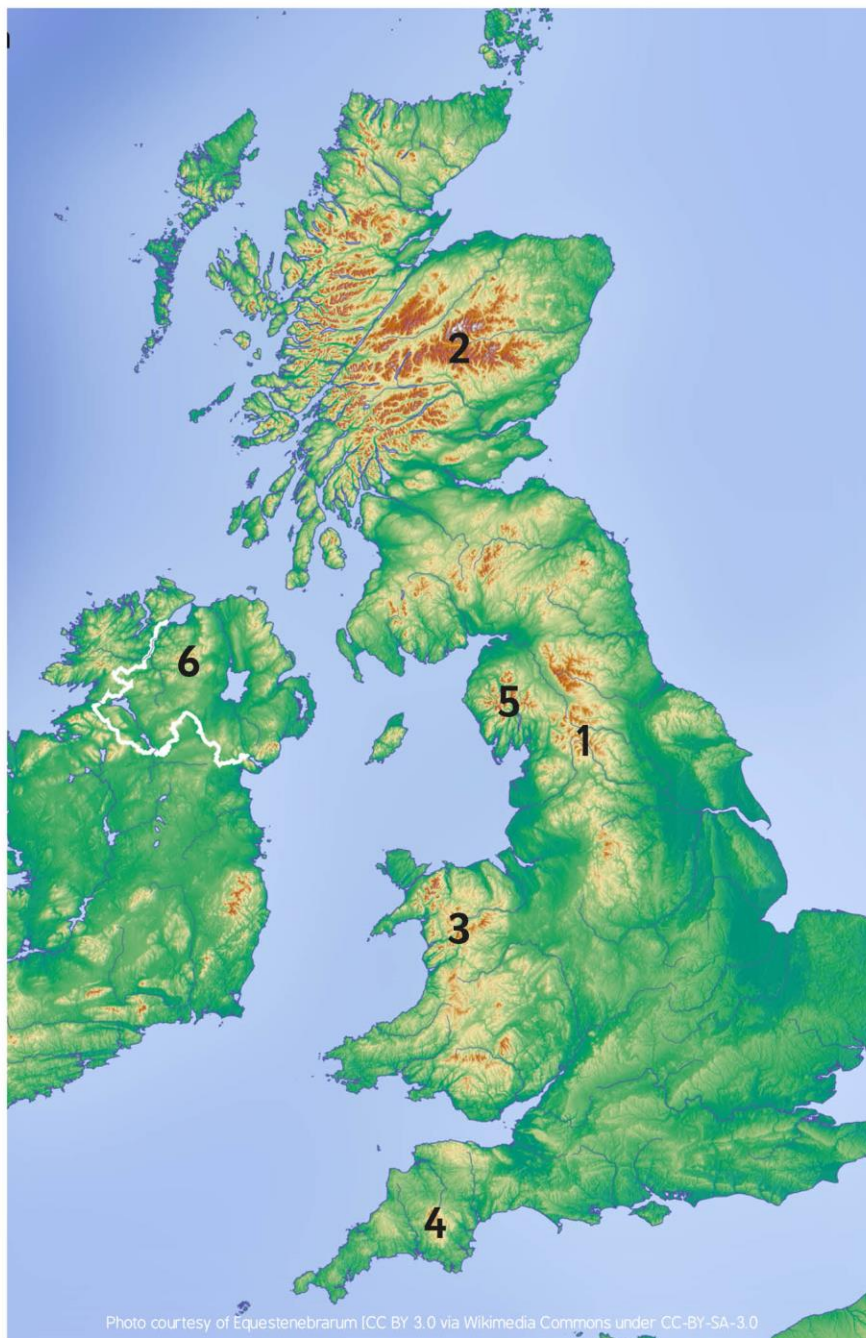

4. Dartmoor

2. Grampian Mountains

5. Cumbrian Mountains

3. Snowdonia

6. Sperrin Mountains

Locating UK Mountains Answer Sheet

Photo courtesy of Equestenebrarum [CC BY 3.0 via Wikimedia Commons under CC-BY-SA-3.0]

Locating UK Mountains

I can locate key areas of higher ground in the UK.

Use a brown pencil crayon to shade the main areas of high ground in the UK. Label each one and find out the height of its highest peak.

	1. Pennines	2. Grampian Mountains	3. Snowdonia	4. Dartmoor	5. Cumbrian Mountains	6. Sperrin Mountains
Height in m of highest peak						
County highest peak is located in						

Locating UK Mountains Answer Sheet

Photo courtesy of Equestrebrarum [CC BY 3.0 via Wikimedia Commons under CC-BY-SA-3.0]

Use a brown pencil crayon to shade the main areas of high ground in the UK.
Label each one and find out the height of its highest peak.