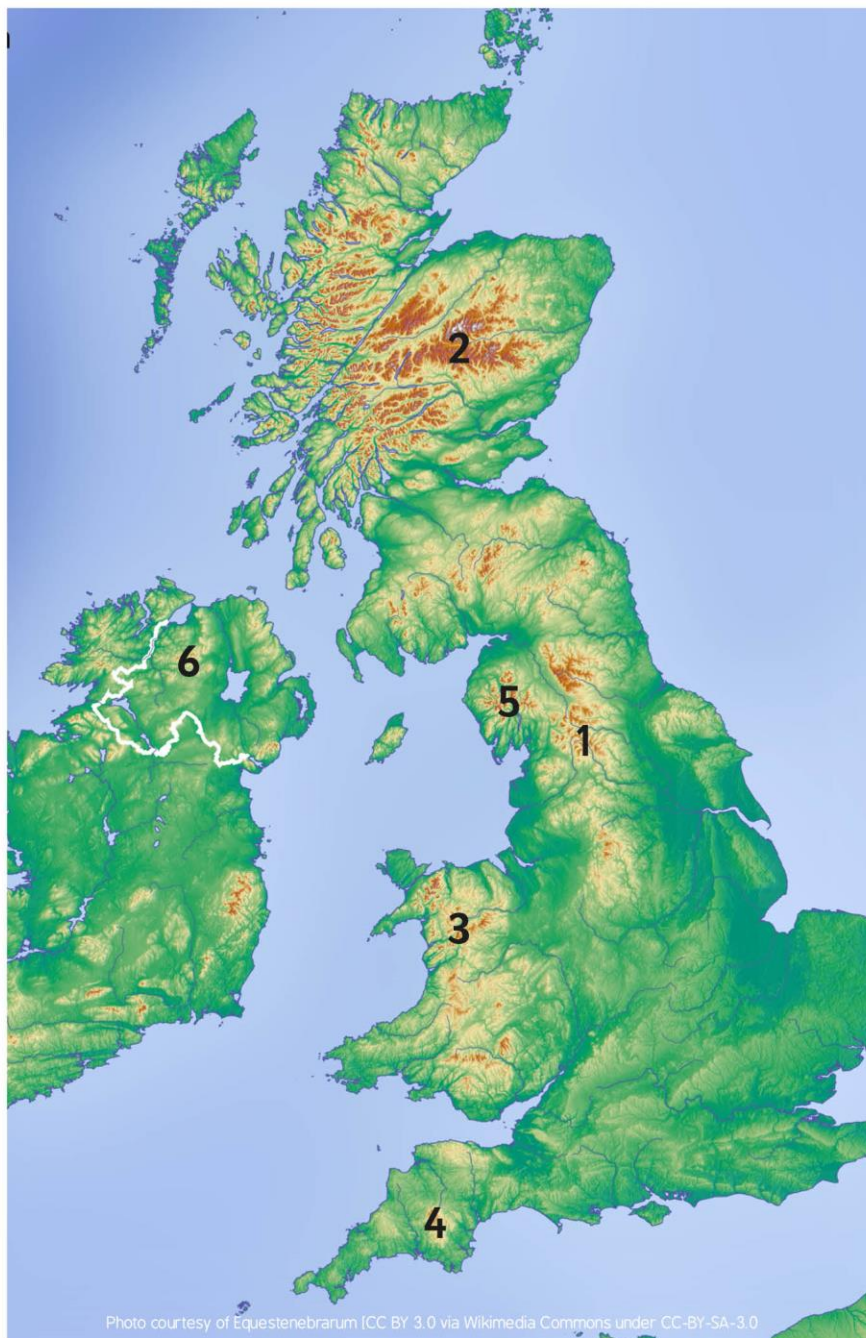

Locating UK Mountains

I can locate key areas of higher ground in the UK.

Use a brown pencil crayon to shade the areas of high ground in the UK.

Use the following numbers to identify each region.

1. Pennines

4. Dartmoor

2. Grampian Mountains

5. Cumbrian Mountains

3. Snowdonia

6. Sperrin Mountains

Locating UK Mountains Answer Sheet

Photo courtesy of Equestenebrarum [CC BY 3.0 via Wikimedia Commons under CC-BY-SA-3.0]

Use a brown pencil crayon to shade the areas of high ground in the UK.
Use the following numbers to identify each region.

1. Pennines

4. Dartmoor

2. Grampian Mountains

5. Cumbrian Mountains

3. Snowdonia

6. Sperrin Mountains

Locating UK Mountains

I can locate key areas of higher ground in the UK.

Use a brown pencil crayon to shade the main areas of high ground in the UK. Label each one and find out the height of its highest peak.